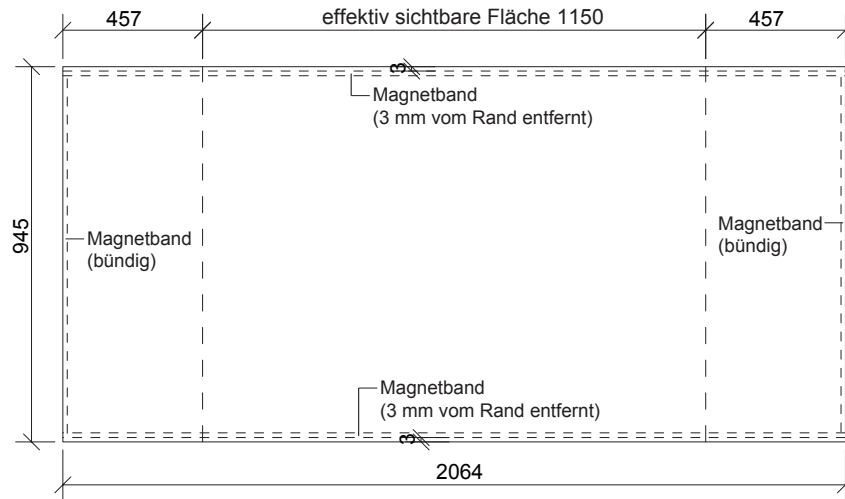

POPUP COUNTER 2

Maße in mm